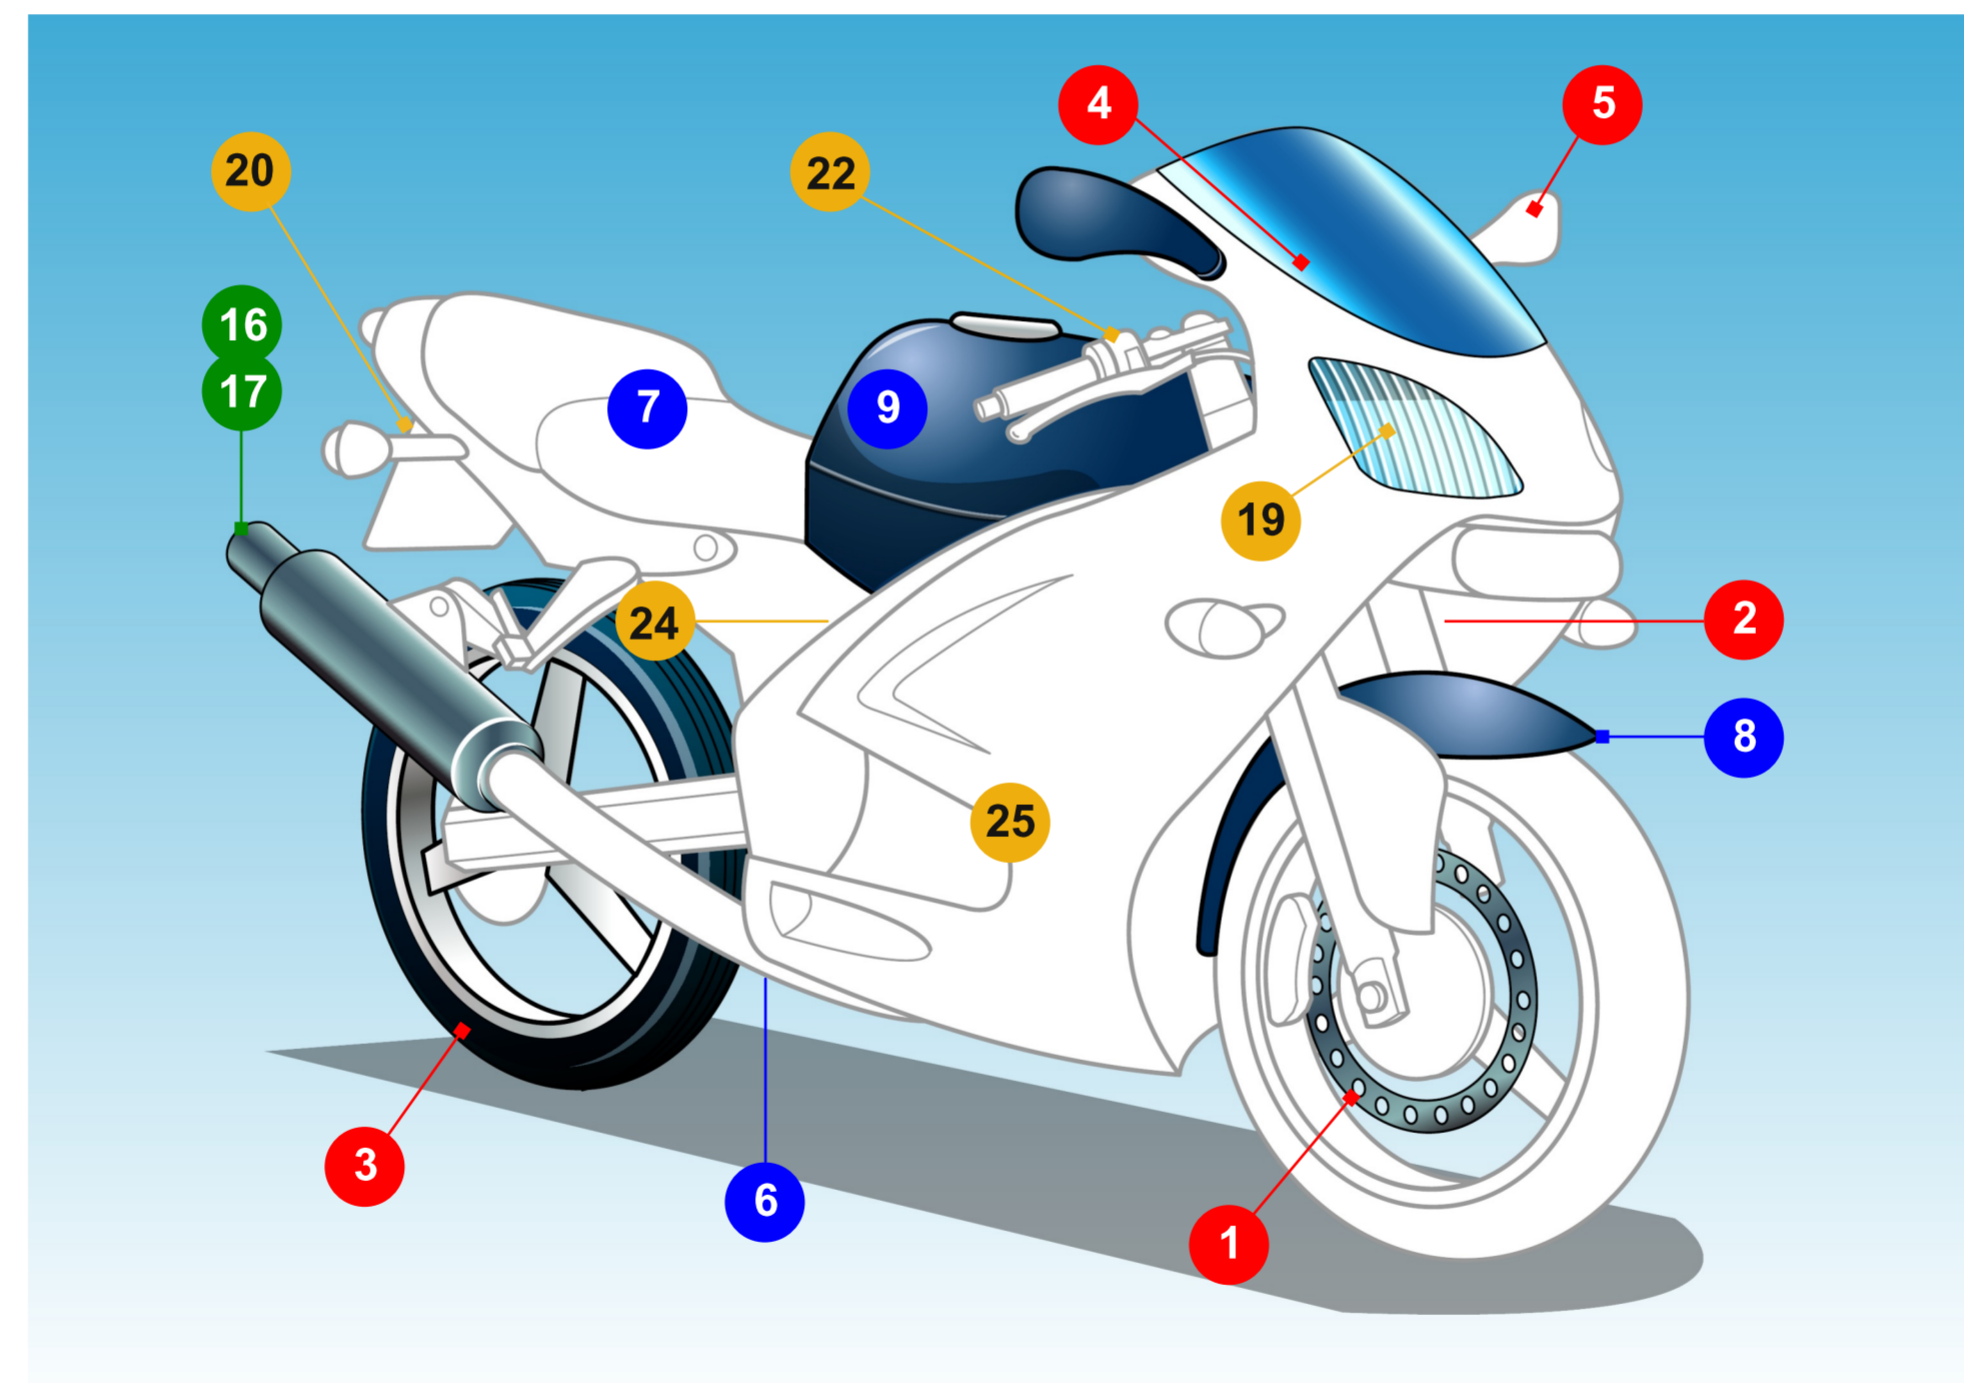

Topics with Base EC / ECE numbers

ACTIVE SAFETY

1	Braking	93/14	R78 GTR3
2	Audible Warning	93/30	R28
3	Tyres	97/24	R75
4	Speedometers	2000/7	R39
5	Mirrors	97/24	R81

PASSIVE SAFETY

6	Stands	2009/78	-
7	Pass. Handholds	2009/79	-
8	Ext. Projections	97/24	-
9	Tank	97/24	-
10	Anti-tampering	97/24	-

ENBODIED VEHICLES*

11	Seat Belt Anchor.	97/24	-
12	Seat Belt Install.	97/24	-
13	Glazing	97/24	-
14	Wiper - Washer	97/24	-
15	Defrost - Demist	97/24	-

general topics:

- 10** **18** **21** **23** **26**

*: if applicable

- 9** **10** **16** **17** **25**

ENVIRONMENT

16	Emissions	2009/108	R40 R47 GTR2
17	Sound Levels	97/24	R41 R63
18	EMC	97/24	R10

OTHER

19	Light Installation	2009/67	R53 R74
20	Registration plate	2009/62	-
21	Masses-Dim.	93/93	-
22	ID of Controls	2009/80	R60
23	Anti-theft	93/33	R62
24	Plates (statutory)	2009/139	-
* 25	Engine Power	95/1	-
* 26	Max. Speed	95/1	-